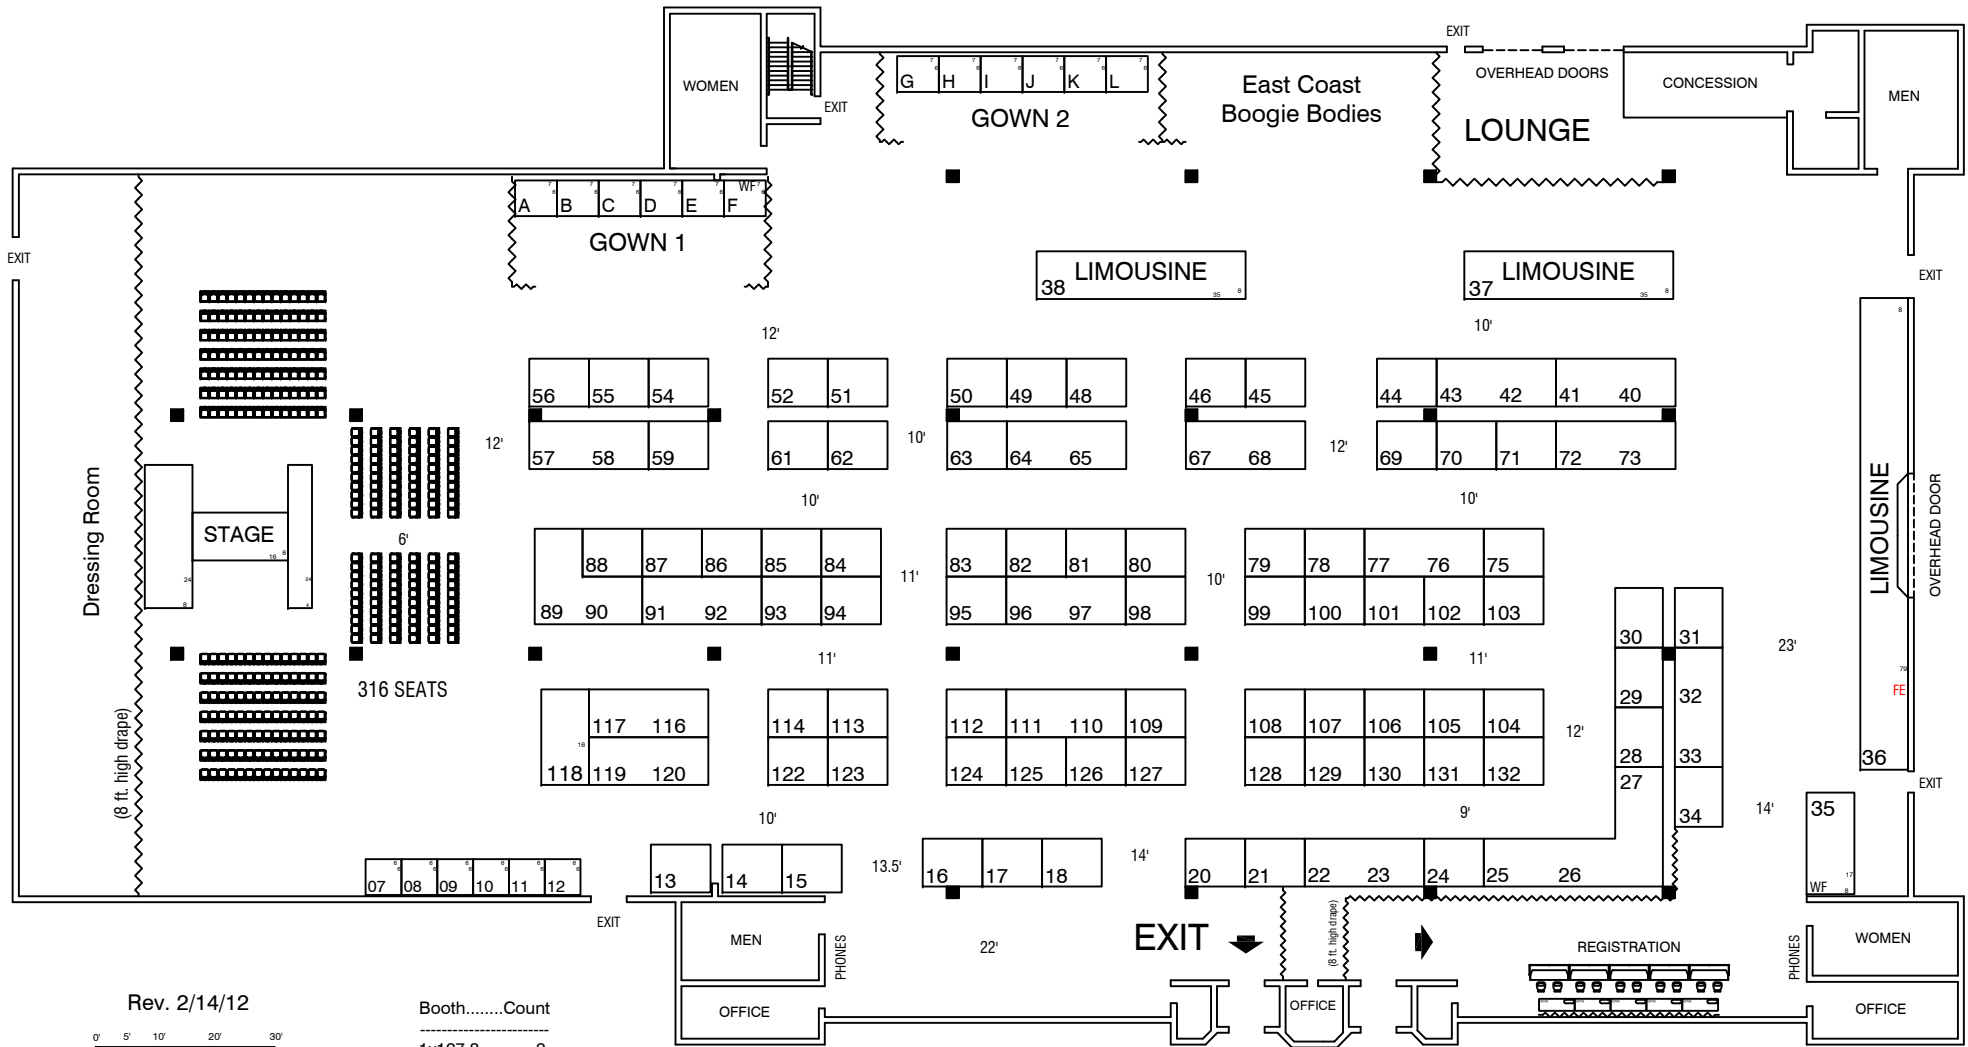

Wedding Expo February 19, 2012 Royal Plaza Trade Center Marlborough, Massachusetts

Rev. 2/14/12

Booth.....Count

- 1x127.8.....2
- 6x6.....12
- 7x6.....12
- 8x10.....103
- 8x16.....2
- 8x17.....1
- 8x79.....1
- 35x8.....2

CAPITAL
convention contractors

ENTRANCE

- - 2'x2' column
- Aisle widths as noted
- Ceiling height 21'